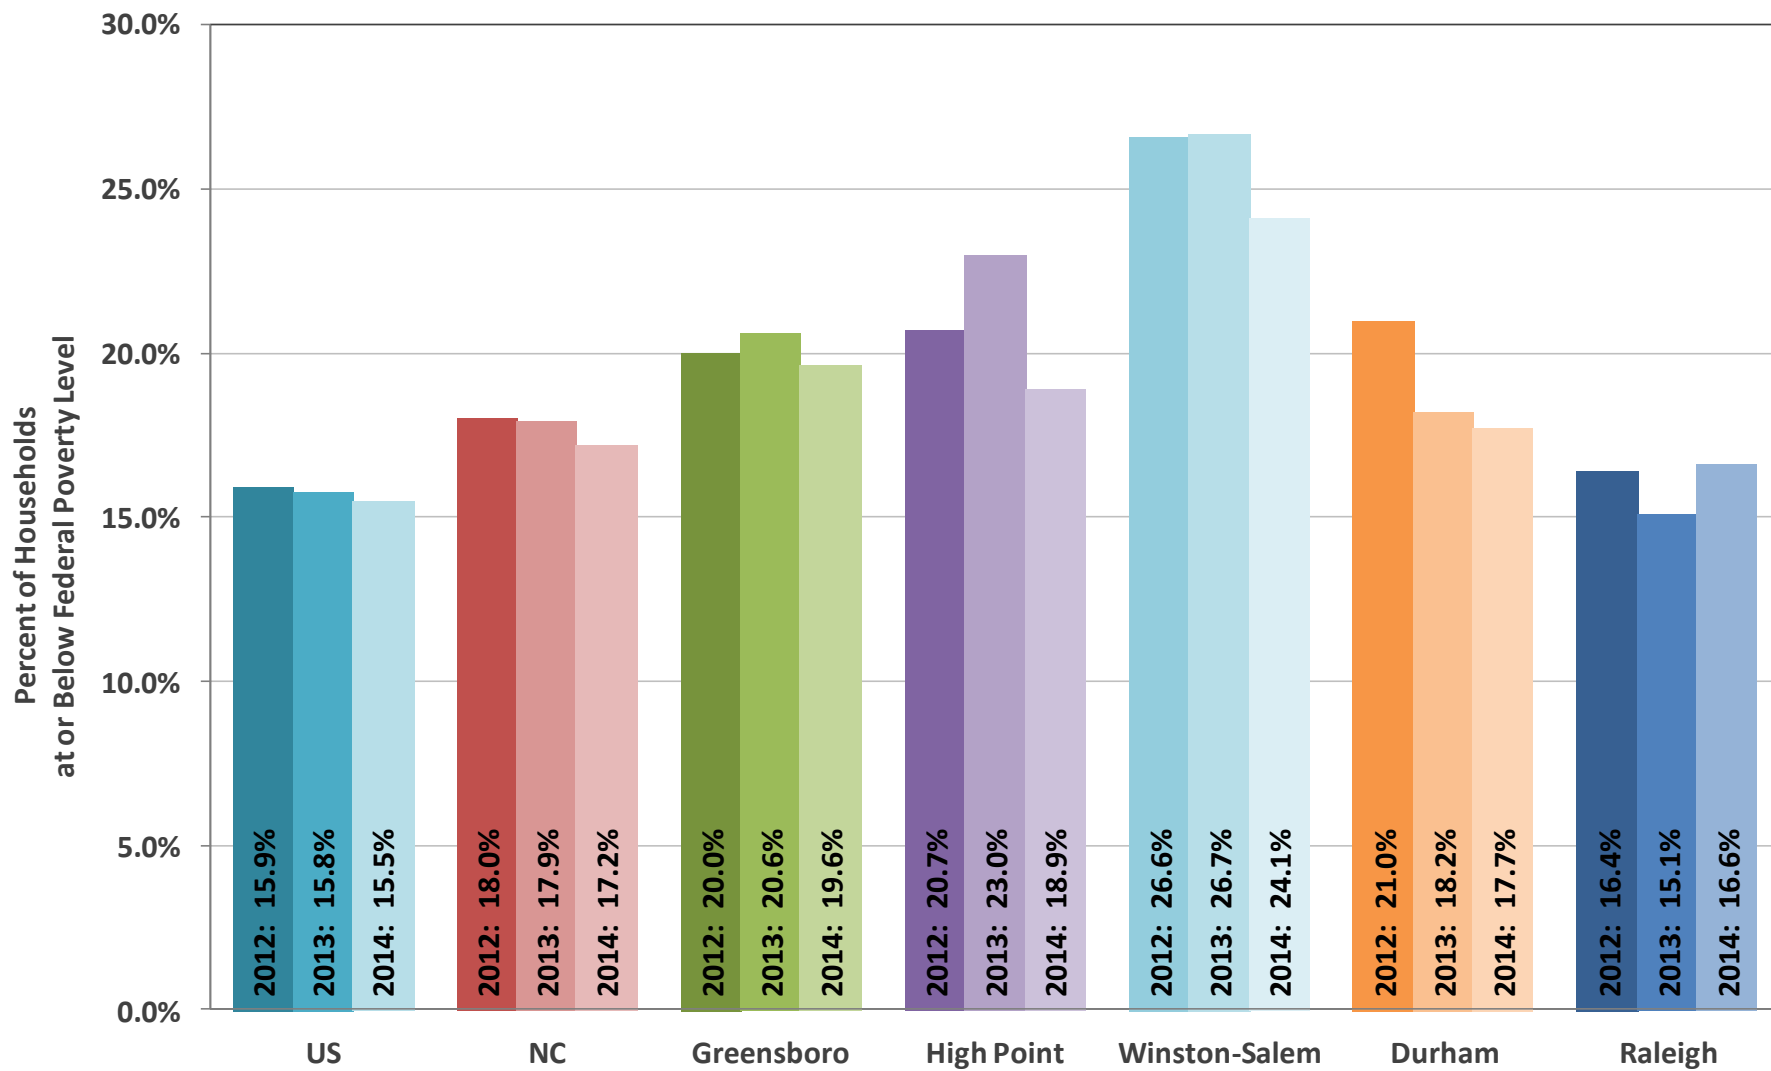

City of **GREENSBORO** *North Carolina*

Growth and Development Trends Report, 2016

Greensboro Planning Department

Unemployment Rate

Workers' Median Earnings

Households in Poverty

Population Density

Millennial Generation