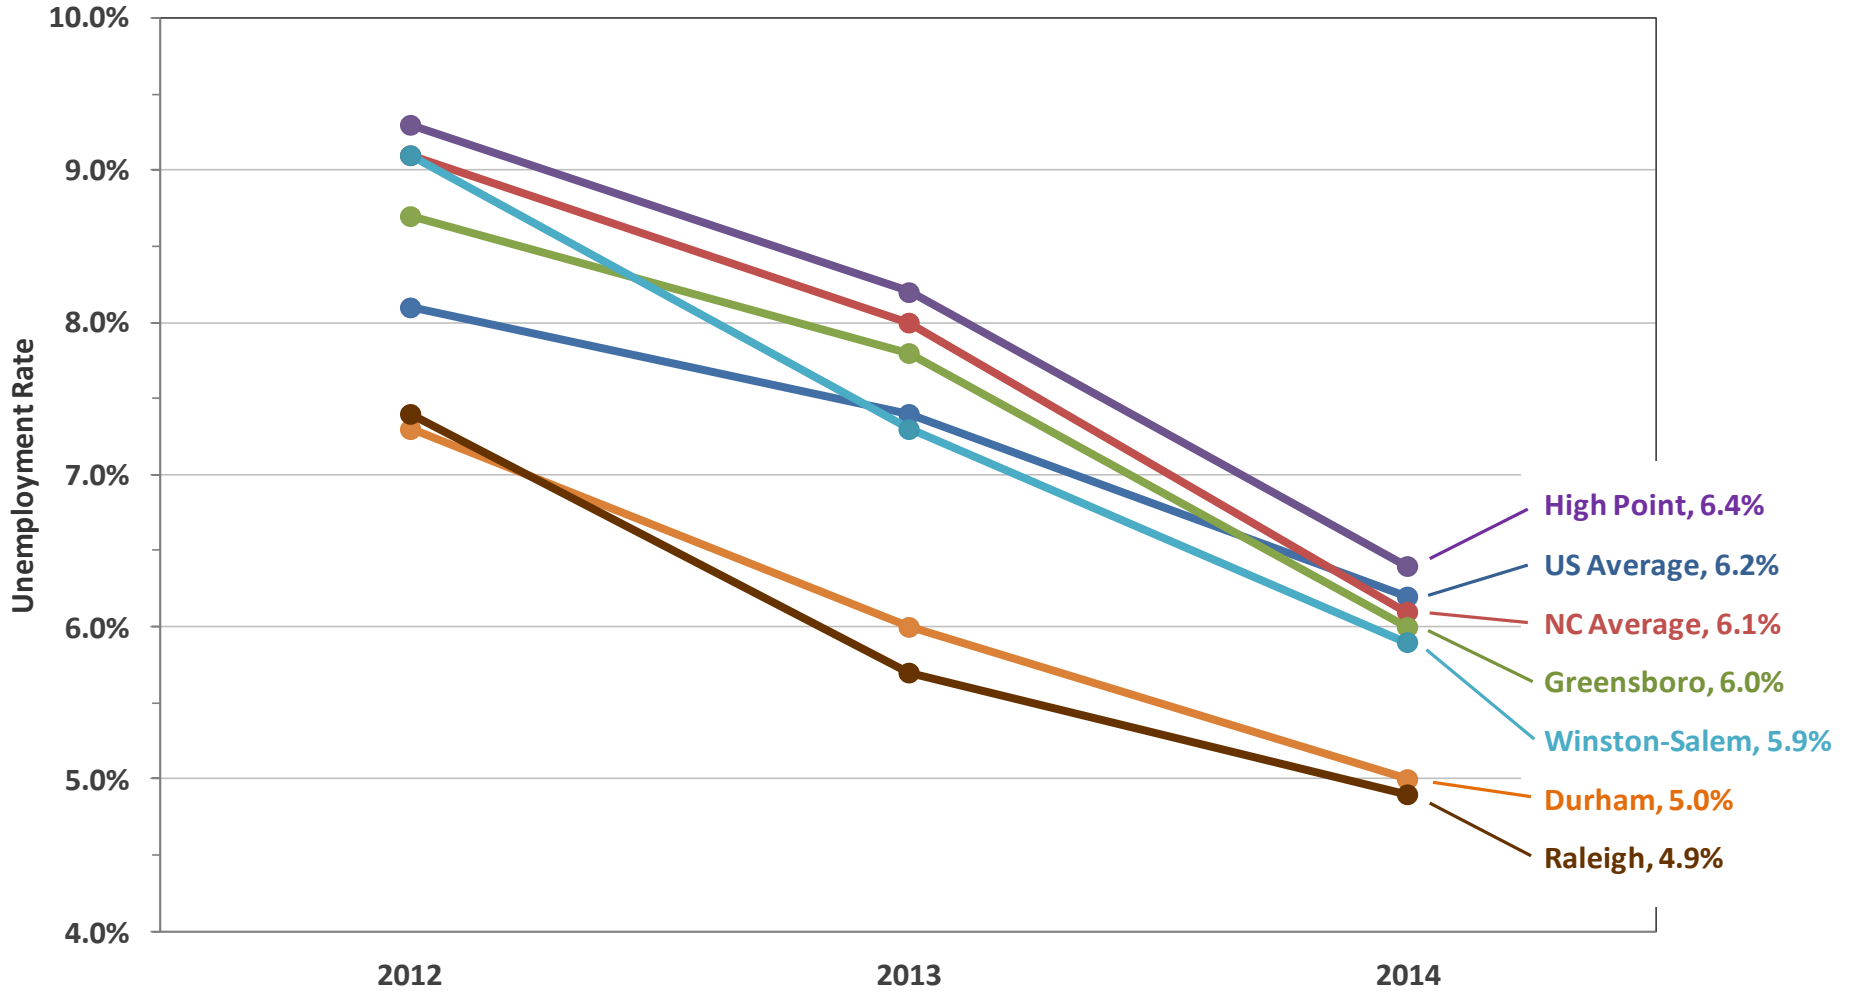

City of **GREENSBORO** *North Carolina*

Growth and Development Trends Report, 2016

Greensboro Planning Department

Unemployment Rate

Workers' Median Earnings

Households in Poverty

Population Density

Millennial Generation