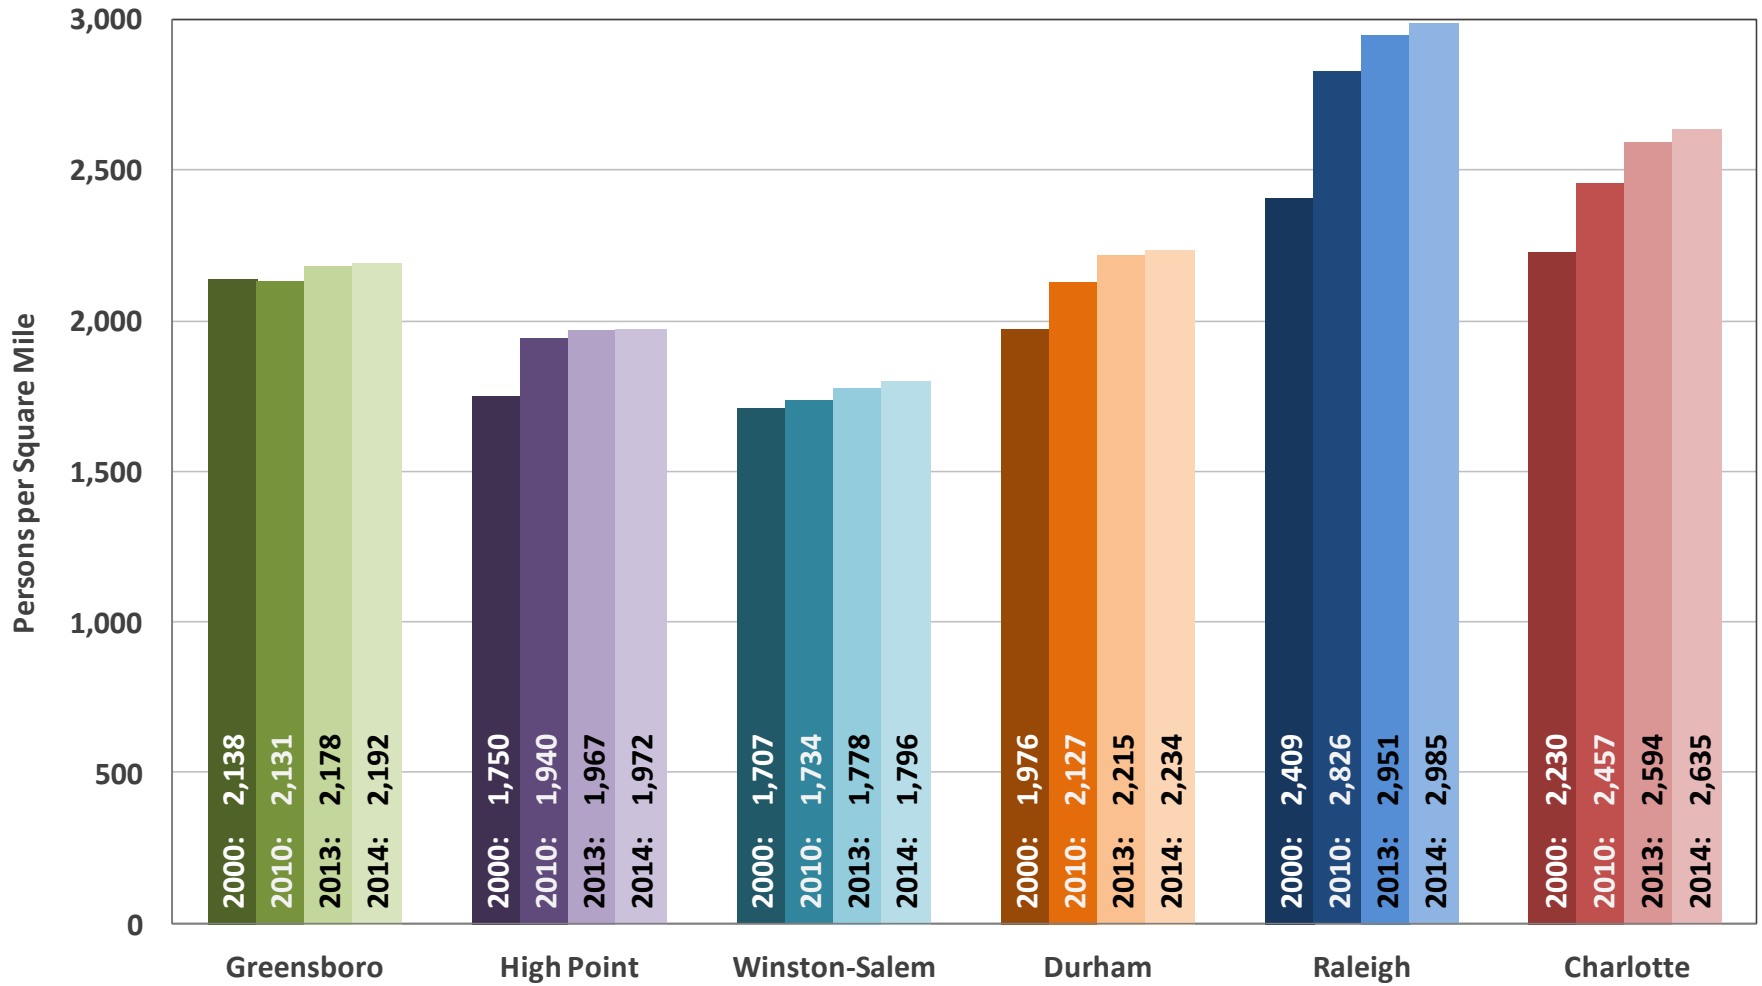

City of **GREENSBORO** *North Carolina*

Growth and Development Trends Report, 2016

Greensboro Planning Department

Unemployment Rate

Workers' Median Earnings

Households in Poverty

Population Density

Millennial Generation