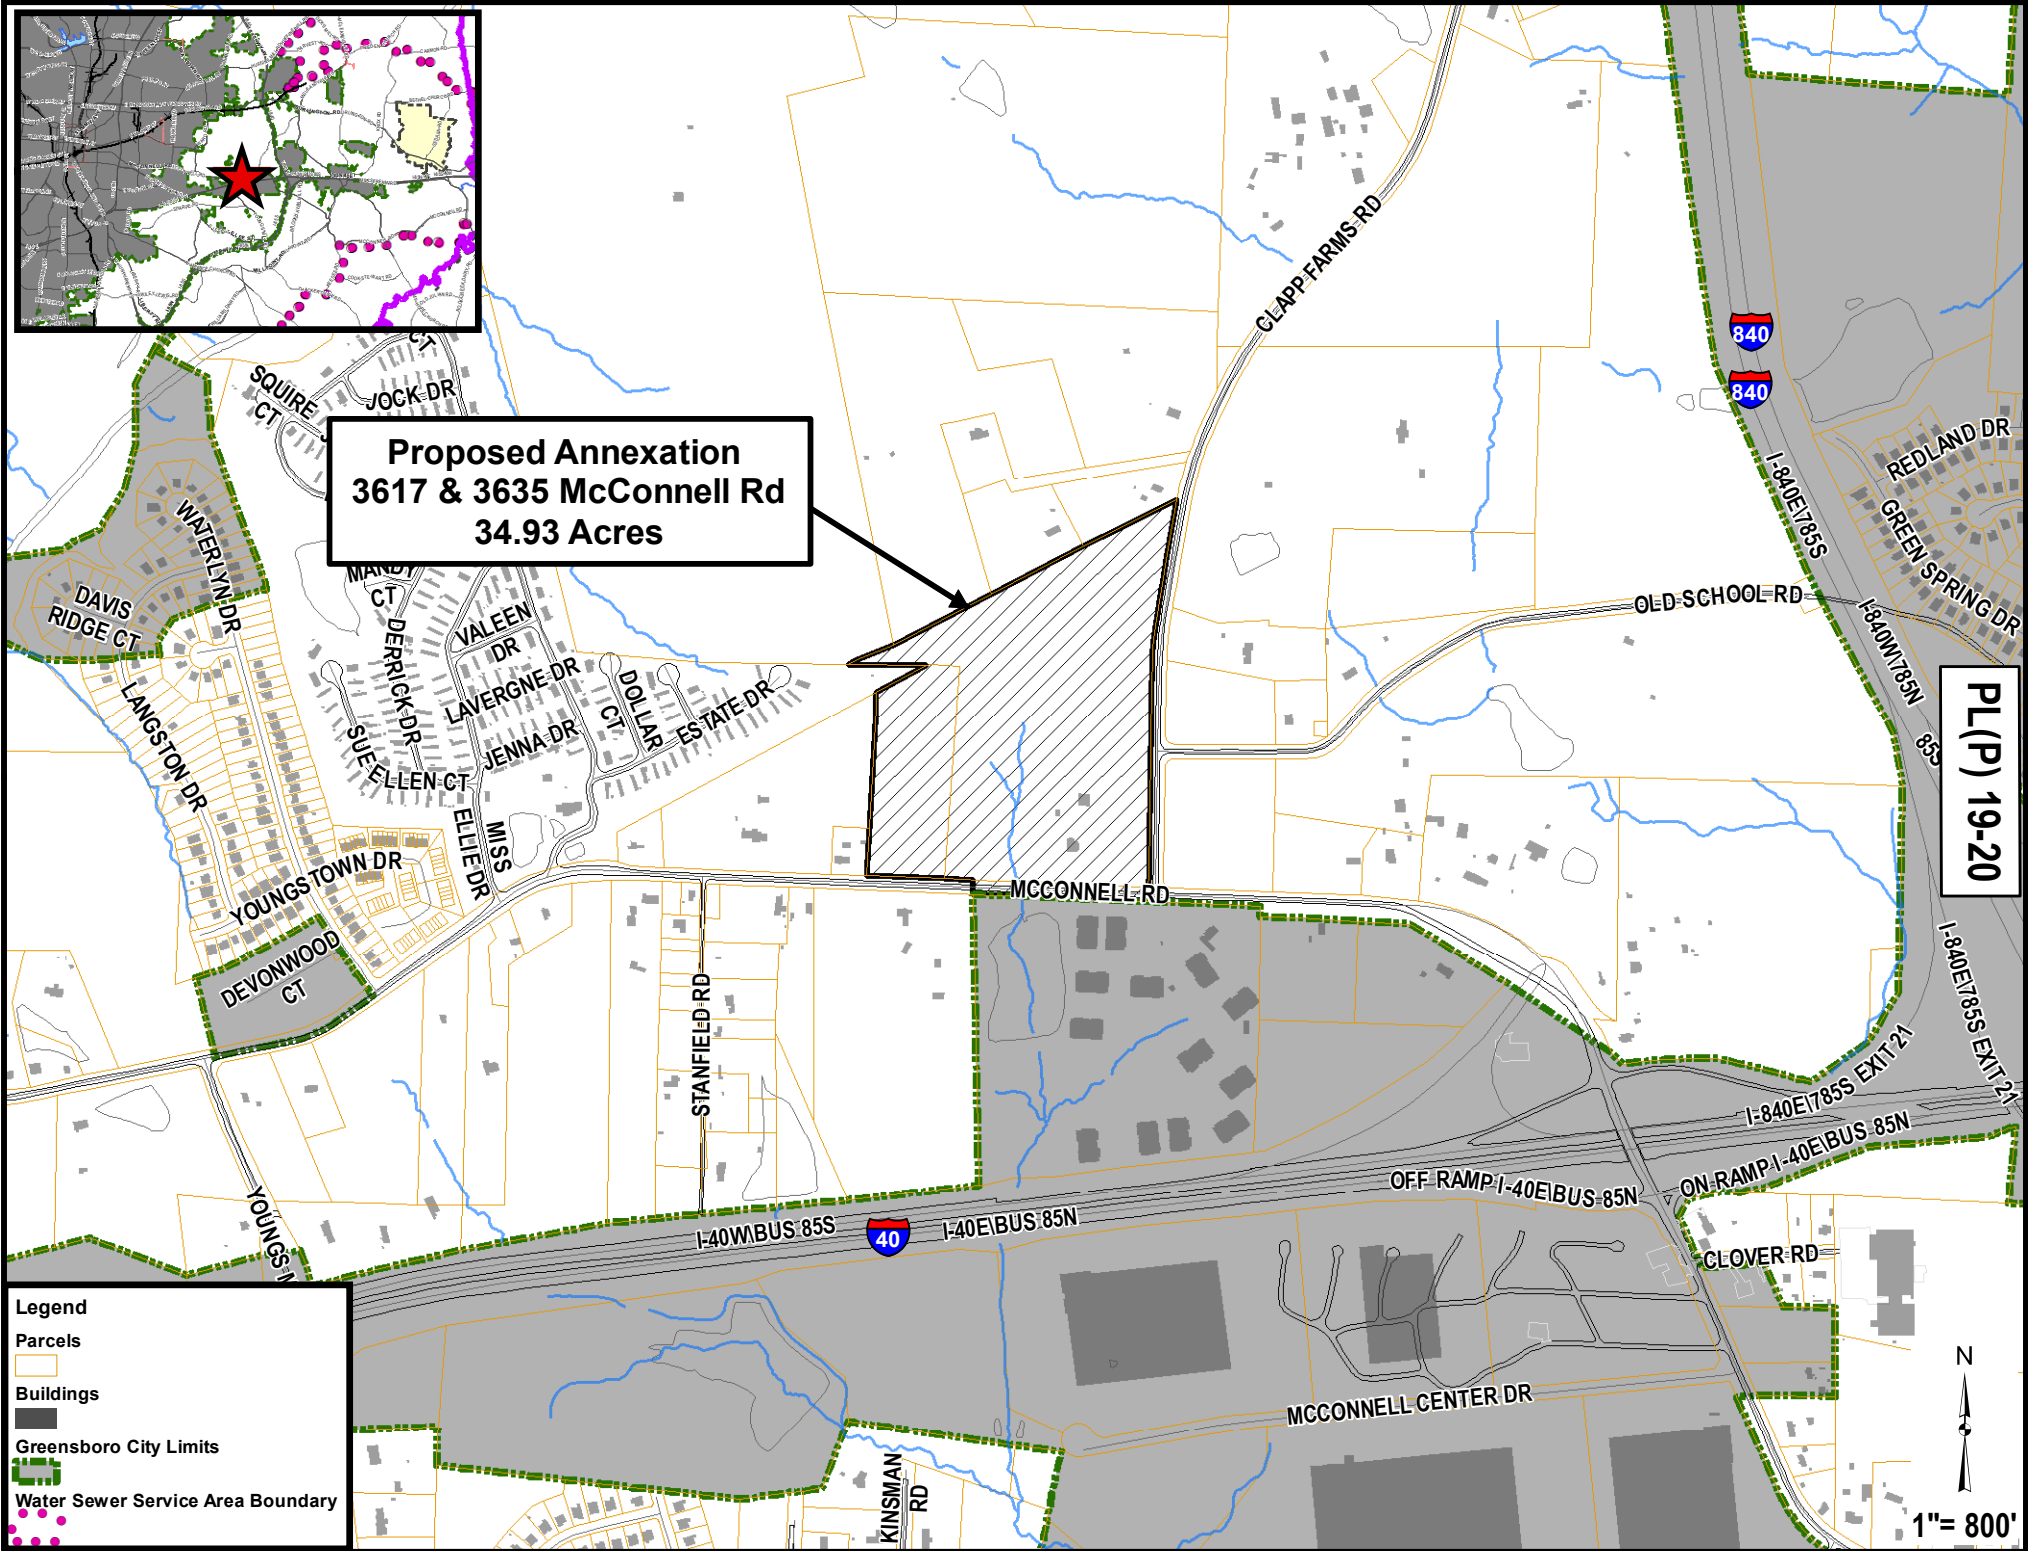

**Proposed Annexation  
3617 & 3635 McConnell Rd  
34.93 Acres**

**PL(P) 19-20**

- Legend**
- Parcels
  - Buildings
  - Greensboro City Limits
  - Water Sewer Service Area Boundary