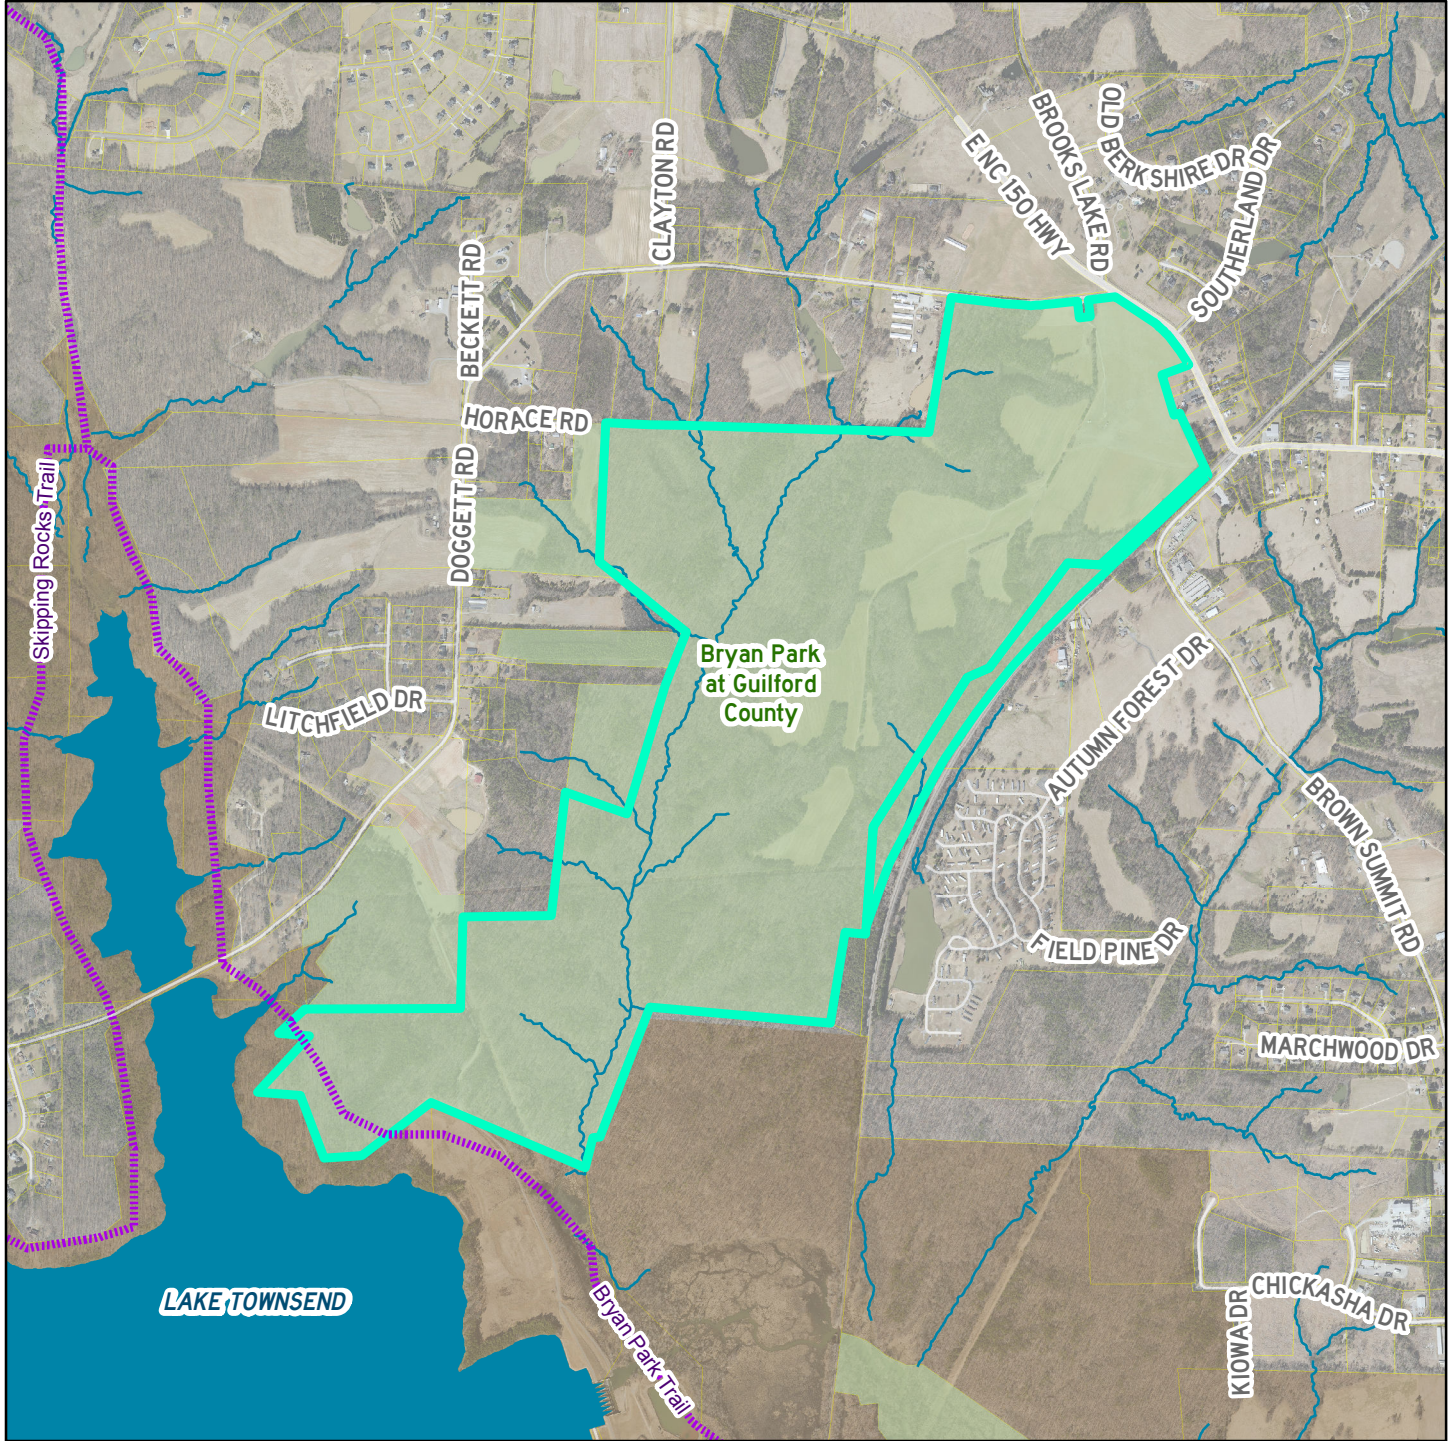

# BRYAN PARK NORTH

## LEGEND

-  Proposed Trail
-  Interlocal Agreement Parcels
-  Parcel Boundaries
-  Parks and Openspace
-  Streams
-  Lakes
-  Greensboro City Limits

Date: 10/31/2018