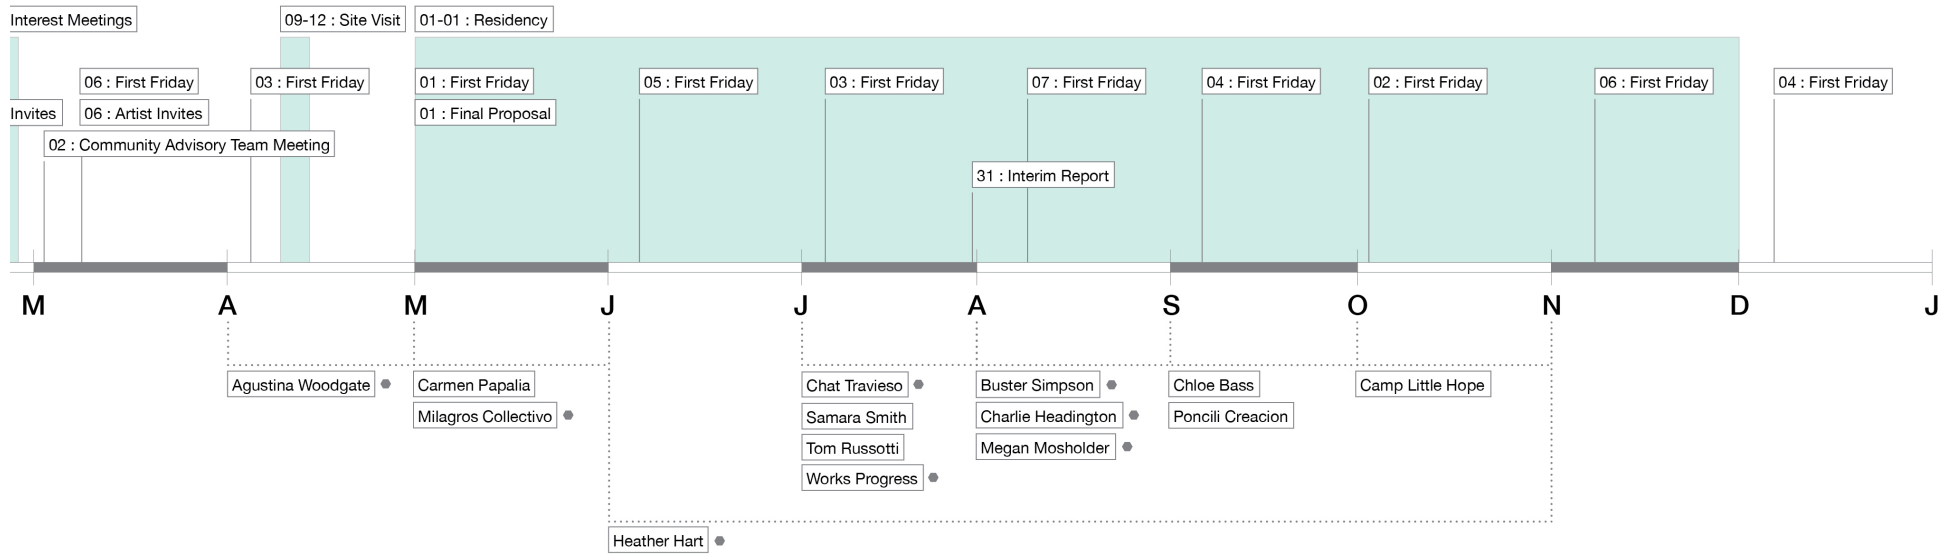

Design Build
CHAT TRAVIESO

ARTIST

Bragg

Design Build
HEATHER HART

Design Build
MEGAN MOSHOLDER

Design Build
BUSTER SIMPSON

Design Build WORKS PROGRESS

NEXT STEPS

DISCUSSION