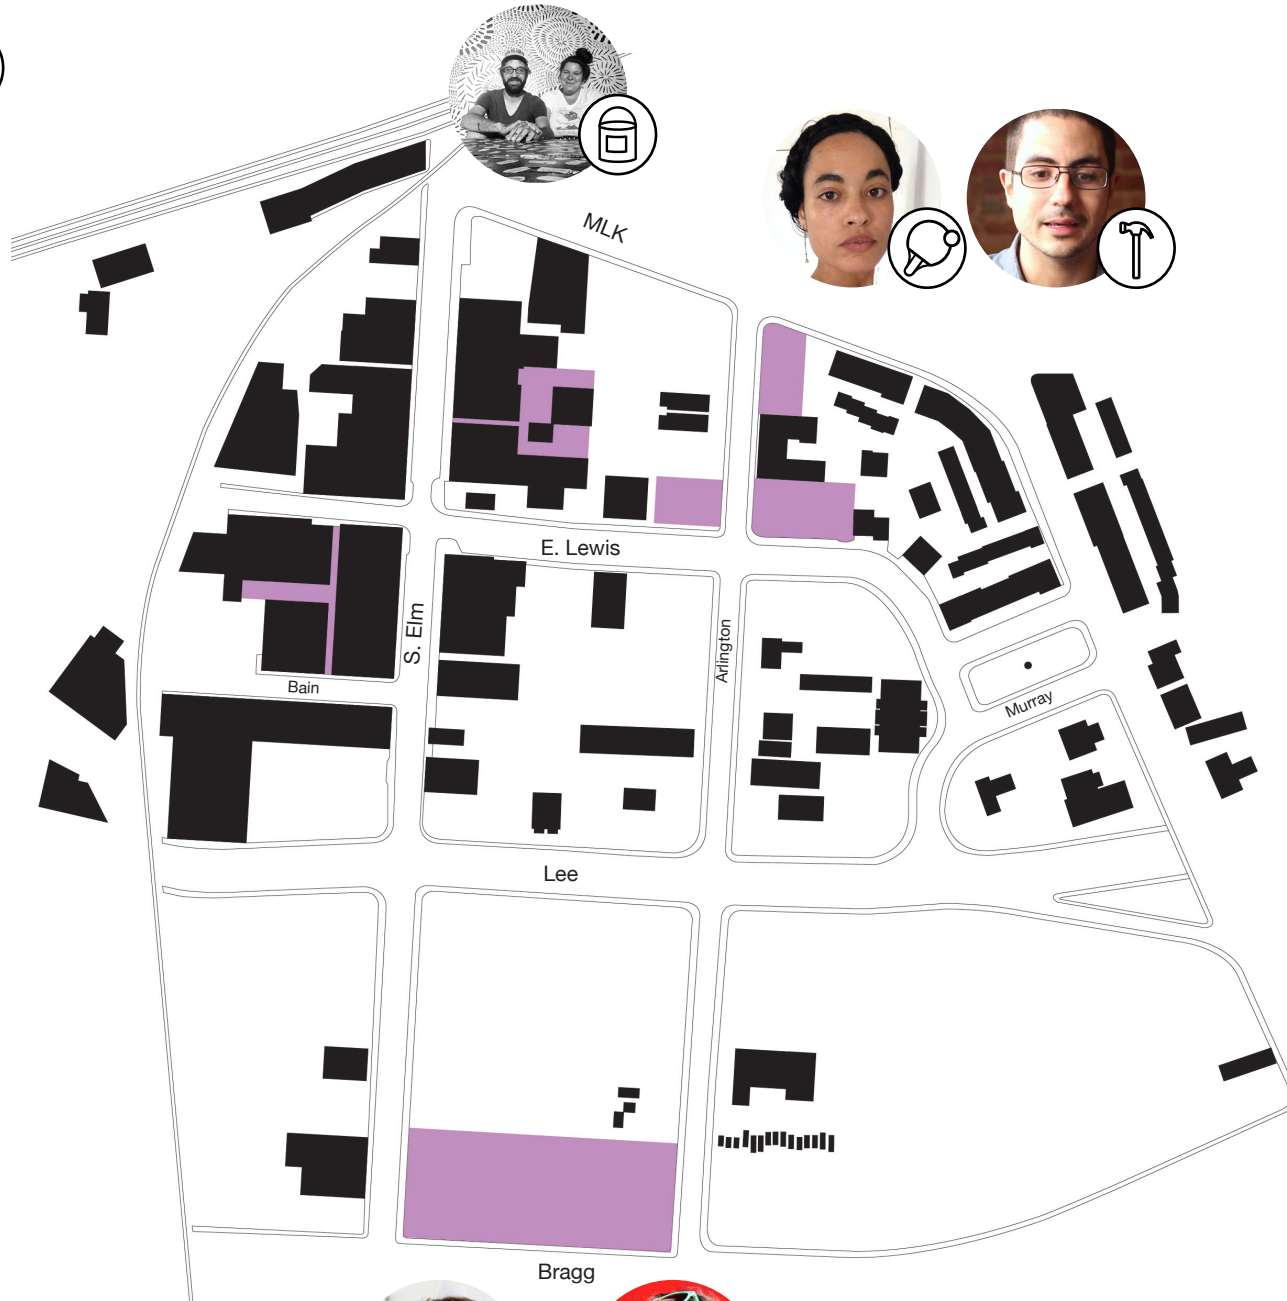

SITE MAP

SITES

SITE I 600 BLOCK

South Elm Projects

SITES

SITE 2 500 BLOCK

South Elm Projects

SITES

SITE 3 Arlington/Lewis

South Elm Projects

SITES

SITE 4 BRAGG ST.

South Elm Projects

SITE MAP

ARTIST

Everywhere

Site Survey
SAMARA SMITH

ARTIST

Everywhere

Site Survey
CARMEN PAPALIA

Participatory
Camp Little Hope

Participatory
Tom Russotti

Participatory
CHLOE BASS

Participatory
PONCILI CREACION