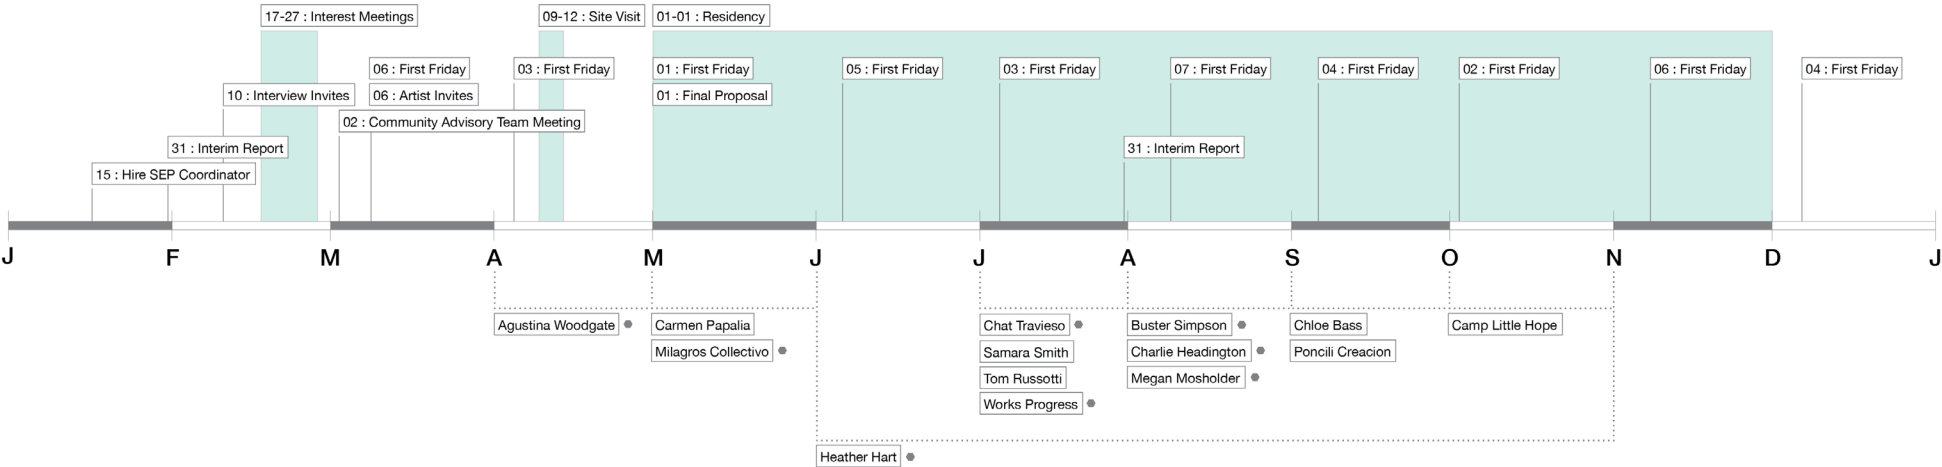

Next Steps
Discussion

BACKGROUND

TIMELINE

2014

TIMELINE

2015

ARTIST SELECTION

Phase 1 - Applications

Phase 2 - Review

Phase 3 - Interest Meetings

ARTIST CATEGORIES

Site Survey

Participatory

Paint

Design Build

AERIAL MAP