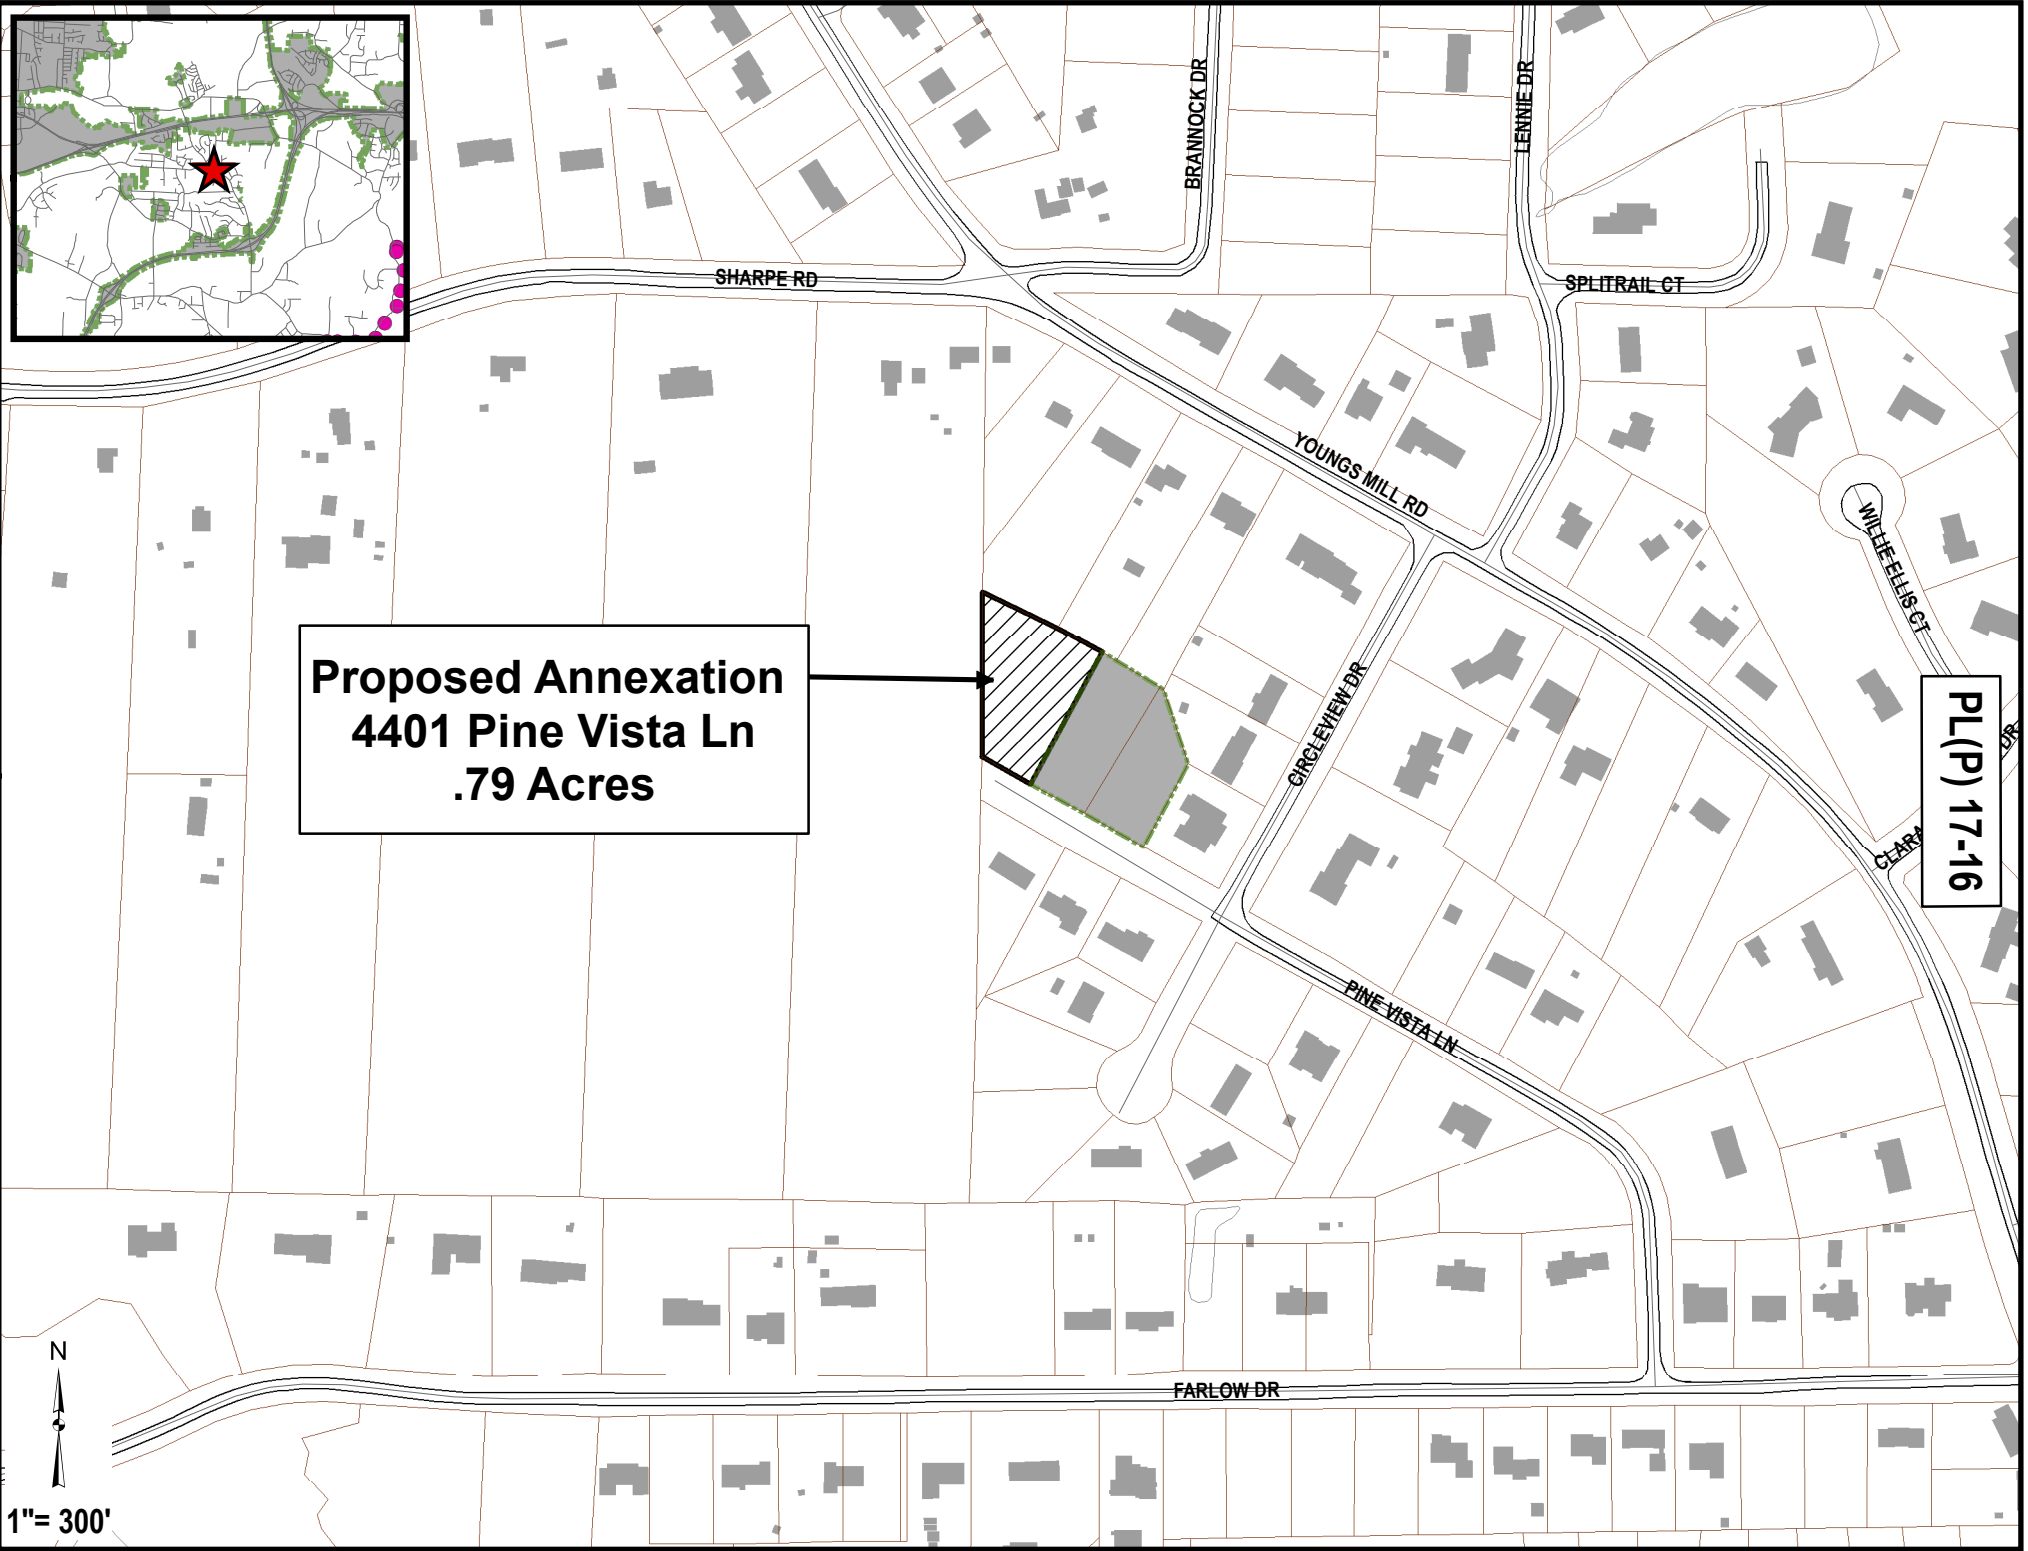

**Proposed Annexation  
4401 Pine Vista Ln  
.79 Acres**

**PL(P) 17-16**

N  
1" = 300'