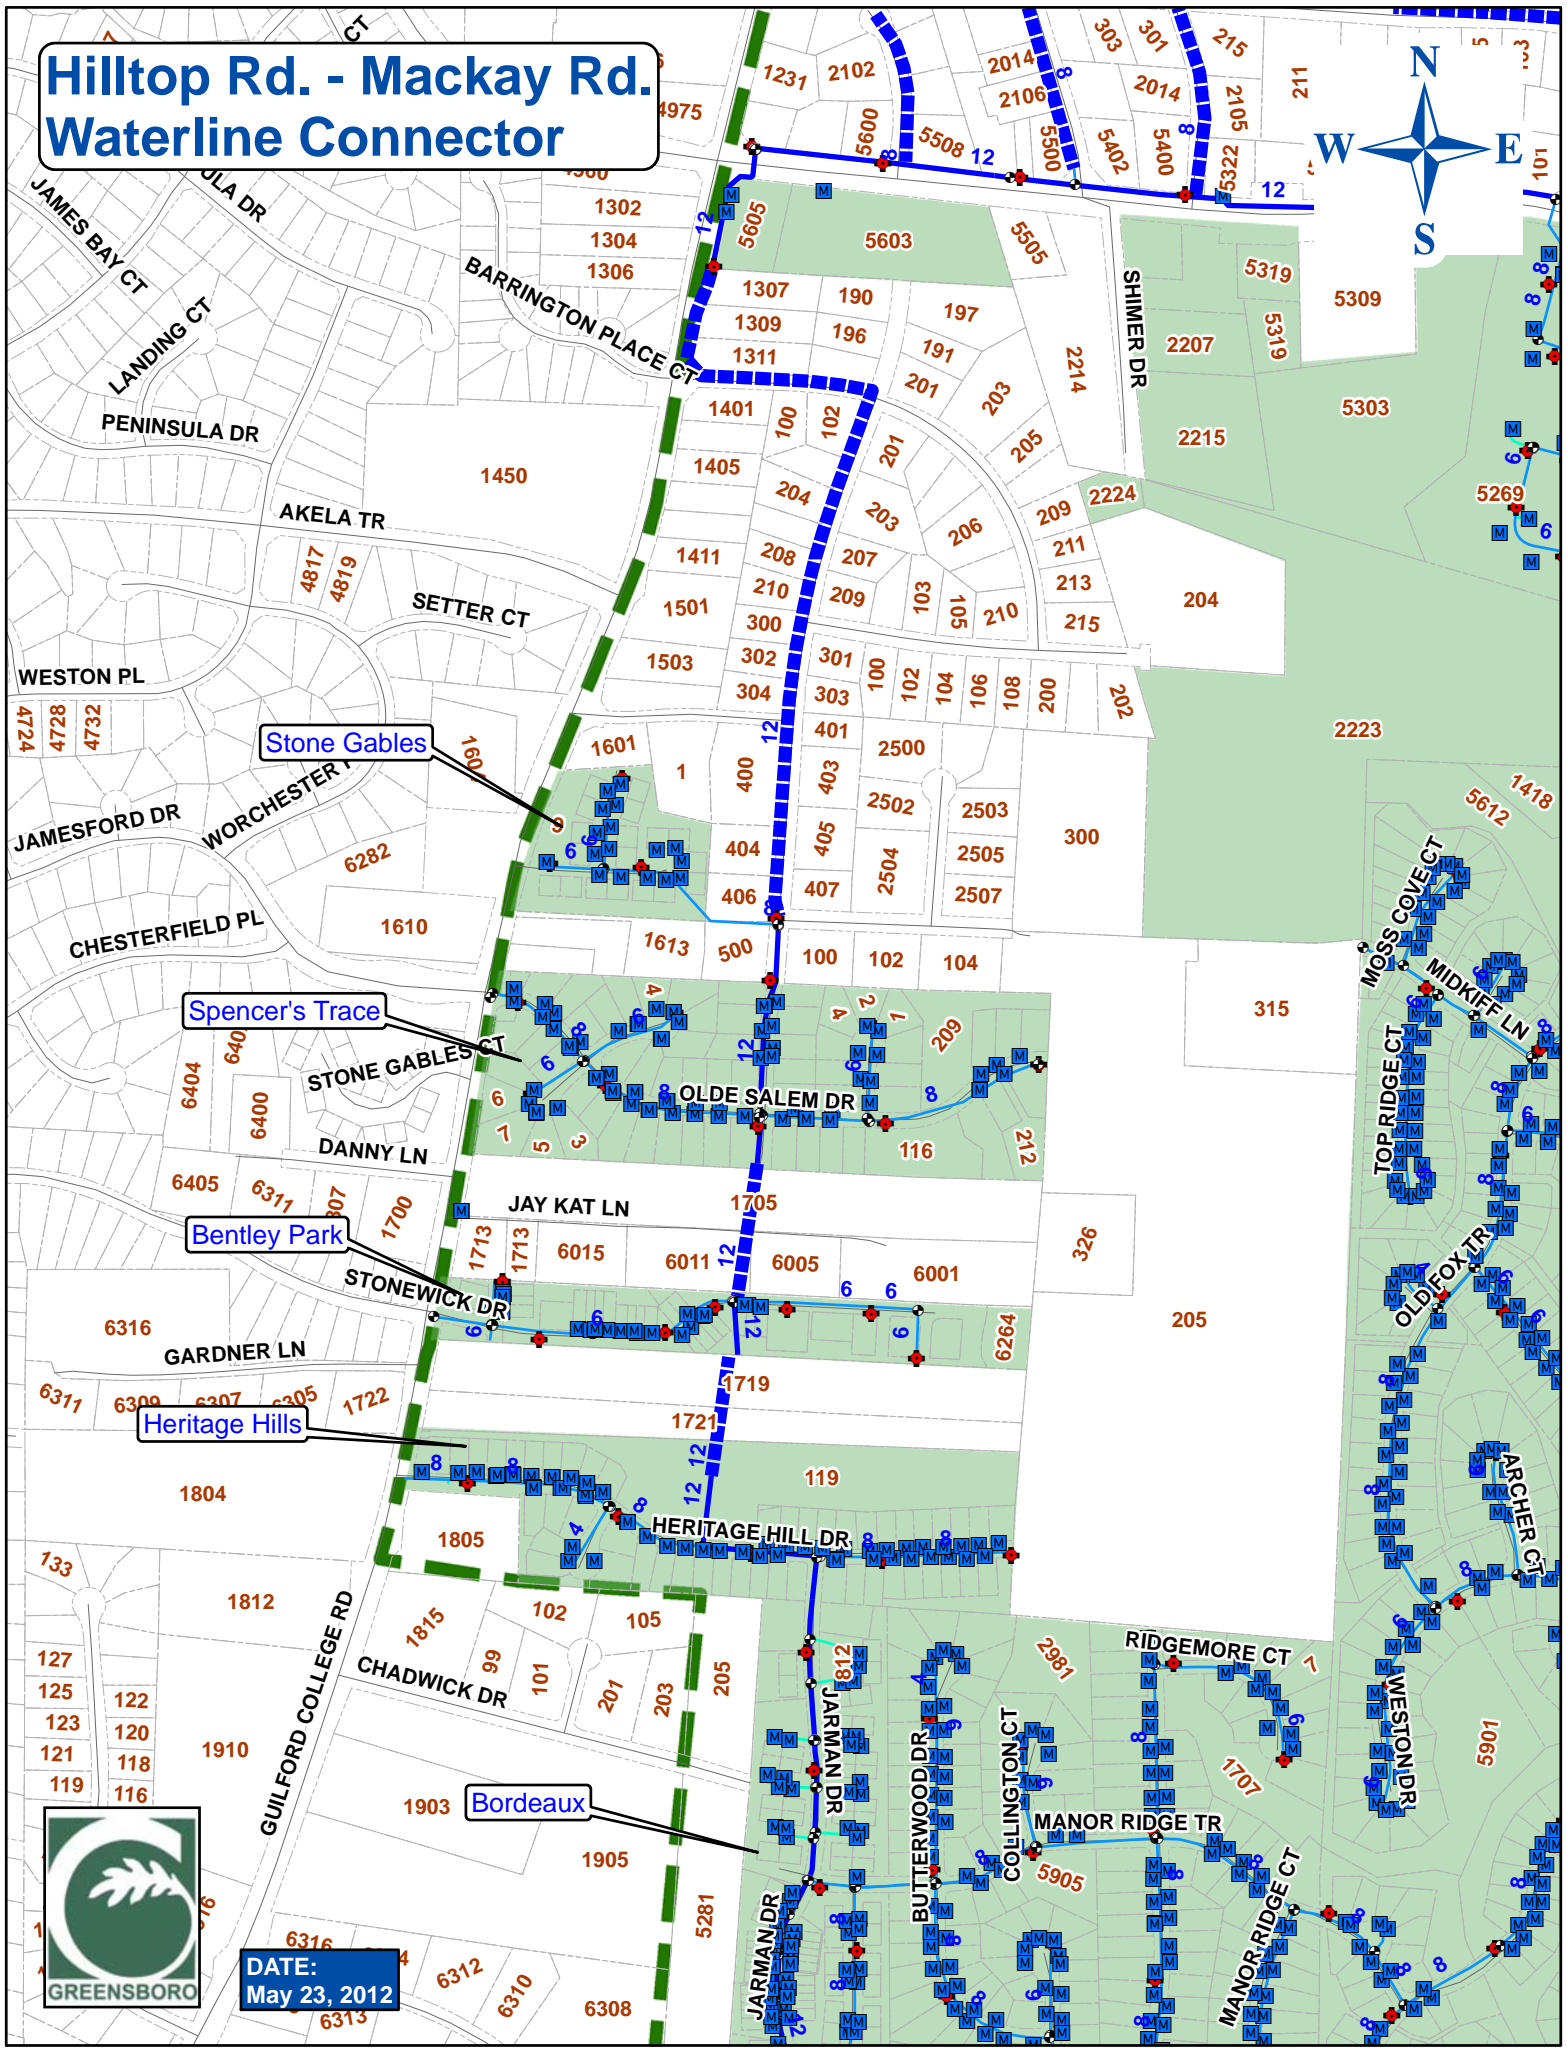

# Hilltop Rd. - Mackay Rd. Waterline Connector

Stone Gables

Spencer's Trace

Bentley Park

Heritage Hills

Bordeaux

DATE:  
May 23, 2012